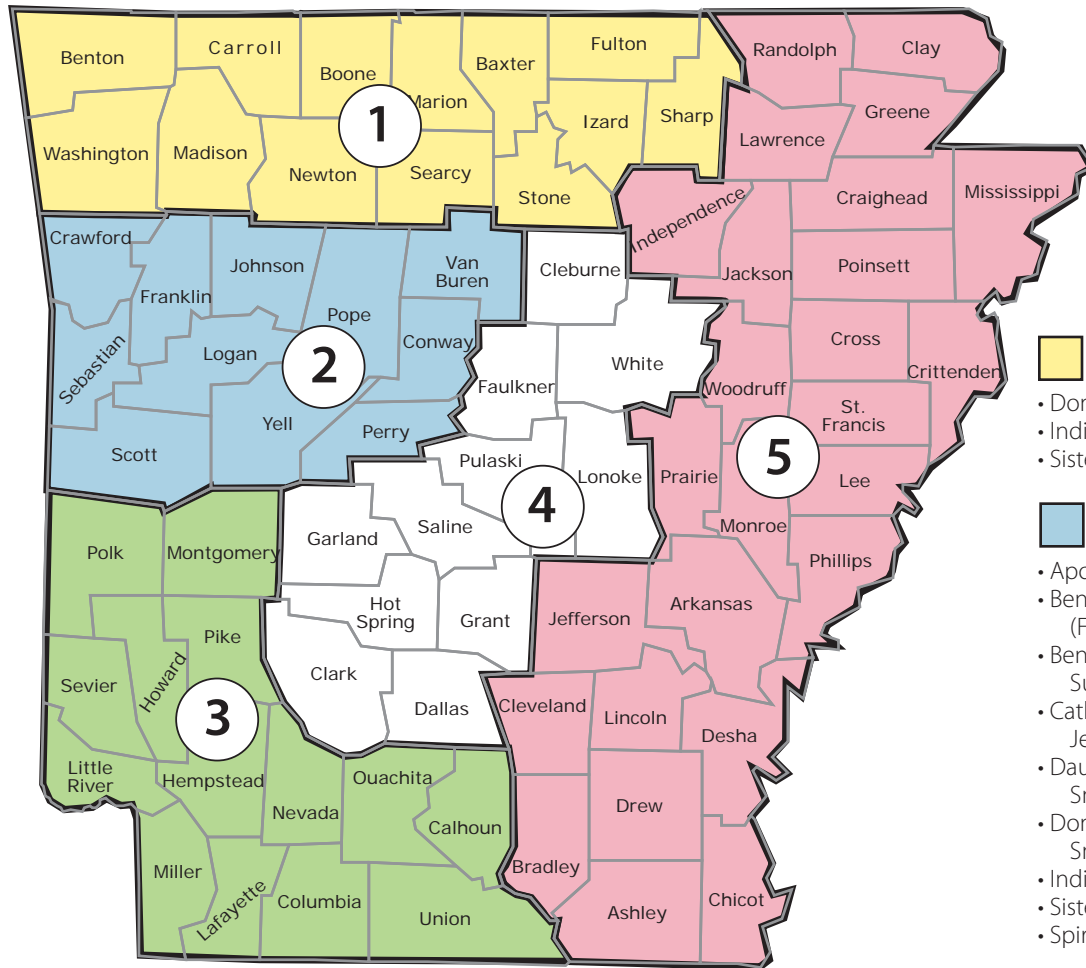

# Religious orders seen in Arkansas depend on where you are

Arkansas Catholic illustration

Religious orders — sisters, brothers and priests — serve primarily in larger communities in Central Arkansas and the River Valley. Although the largest parishes are located in the Ozark Mountain deaneries, there are very few religious orders currently working there. A religious order priest serves in Hope, but no sisters or brothers are stationed in the Ouachita Mountain region.

**1. Ozark Mountains** (North Ozark and West Ozark deaneries)

- Dominican sisters (Mountain Home)
- Indian Missionary Society (Bella Vista)
- Sisters of Mercy (Rogers)

**2. River Valley** (West River Valley and River Valley deaneries)

**3. Ouachita Mountains** (Ouachita Deanery)

- Congregation of the Missionaries of the Precious Blood (Hope)

**4. Central Arkansas** (Central Deanery)

**Little Rock, North Little Rock:**

- Apostles of Jesus
- Brothers of the Poor of St. Francis
- Carmel of St. Teresa of Jesus
- Daughters of Charity
- Daughters of Divine Love
- Discalced Carmelite Friars
- Missionaries of Charity
- Priestly Fraternity of St. Peter
- Sisters of Charity of Nazareth
- Sisters of Mercy
- Society of Divine Word
- Vincentians

- Missionary Carmelites of St. Teresa (Conway)
- Missionary Catechists of the Poor (Hot Springs)
- Sisters of Mercy (Hot Springs)

**5. Delta** (South Delta and North Delta deaneries)

- Apostles of Jesus (Paragould)
- Benedictines, Holy Angels Convent (Jonesboro, Pocahontas, West Memphis)
- Daughters of Charity (Gould)
- Missionary Carmelites of St. Teresa (Hamburg)
- Norbertines (Blytheville)
- Society of Divine Word (Pine Bluff)
- Spiritans (Helena)